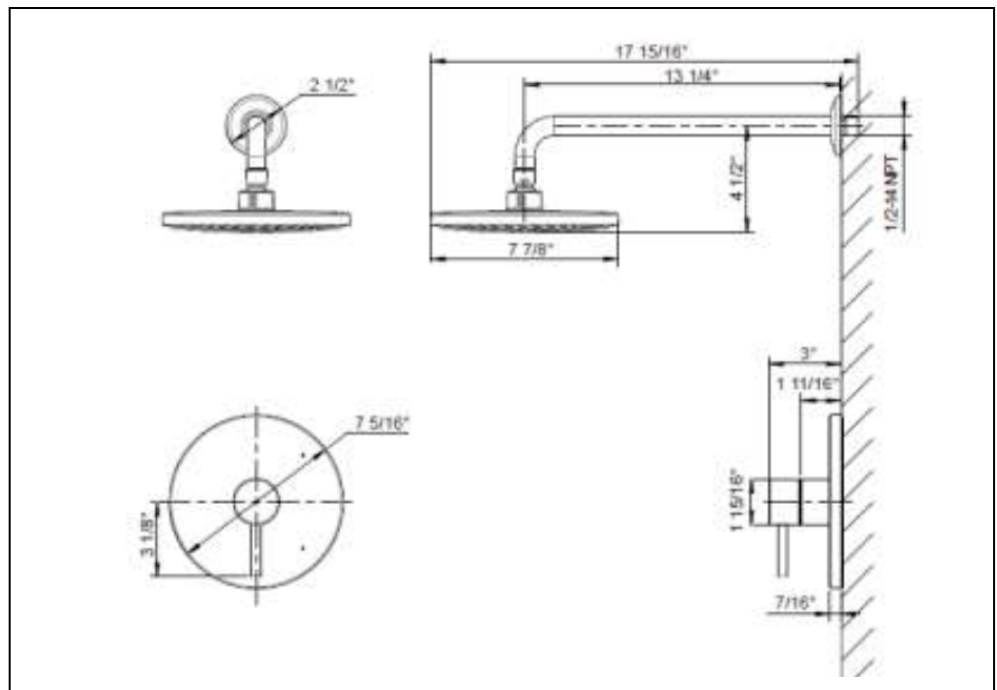

TUB AND SHOWER

- Euro Collection
- Trim Only
- Pressure Balance Valve UFP-PBV7 Sold Separately

STANDARD SPECIFICATIONS

- Metal lever handle
- Single function shower head
- 1.8gpm max @ 80psi
- **FINISHES INCLUDE:**
- Chrome (UF79500-1)
- PVD Brushed Nickel (UF79503-1)
- Oil Rubbed Bronze (UF79505-1)
- Matte Black (UF79507-1)

WARRANTY

- Limited lifetime warranty on workmanship and materials to the original purchaser

COMPLIES WITH

- NSF 61-9
- ASME A112.18.1
- CSA B125.1
- cUPC

tel. 888-OK-ULTRA (658-5872) • fax. 949-252-9989 • <http://www.ultrafaucets.com>

This specification is provided for reference only. Ultra Faucets reserves the right to modify specifications and materials without notice or obligation.